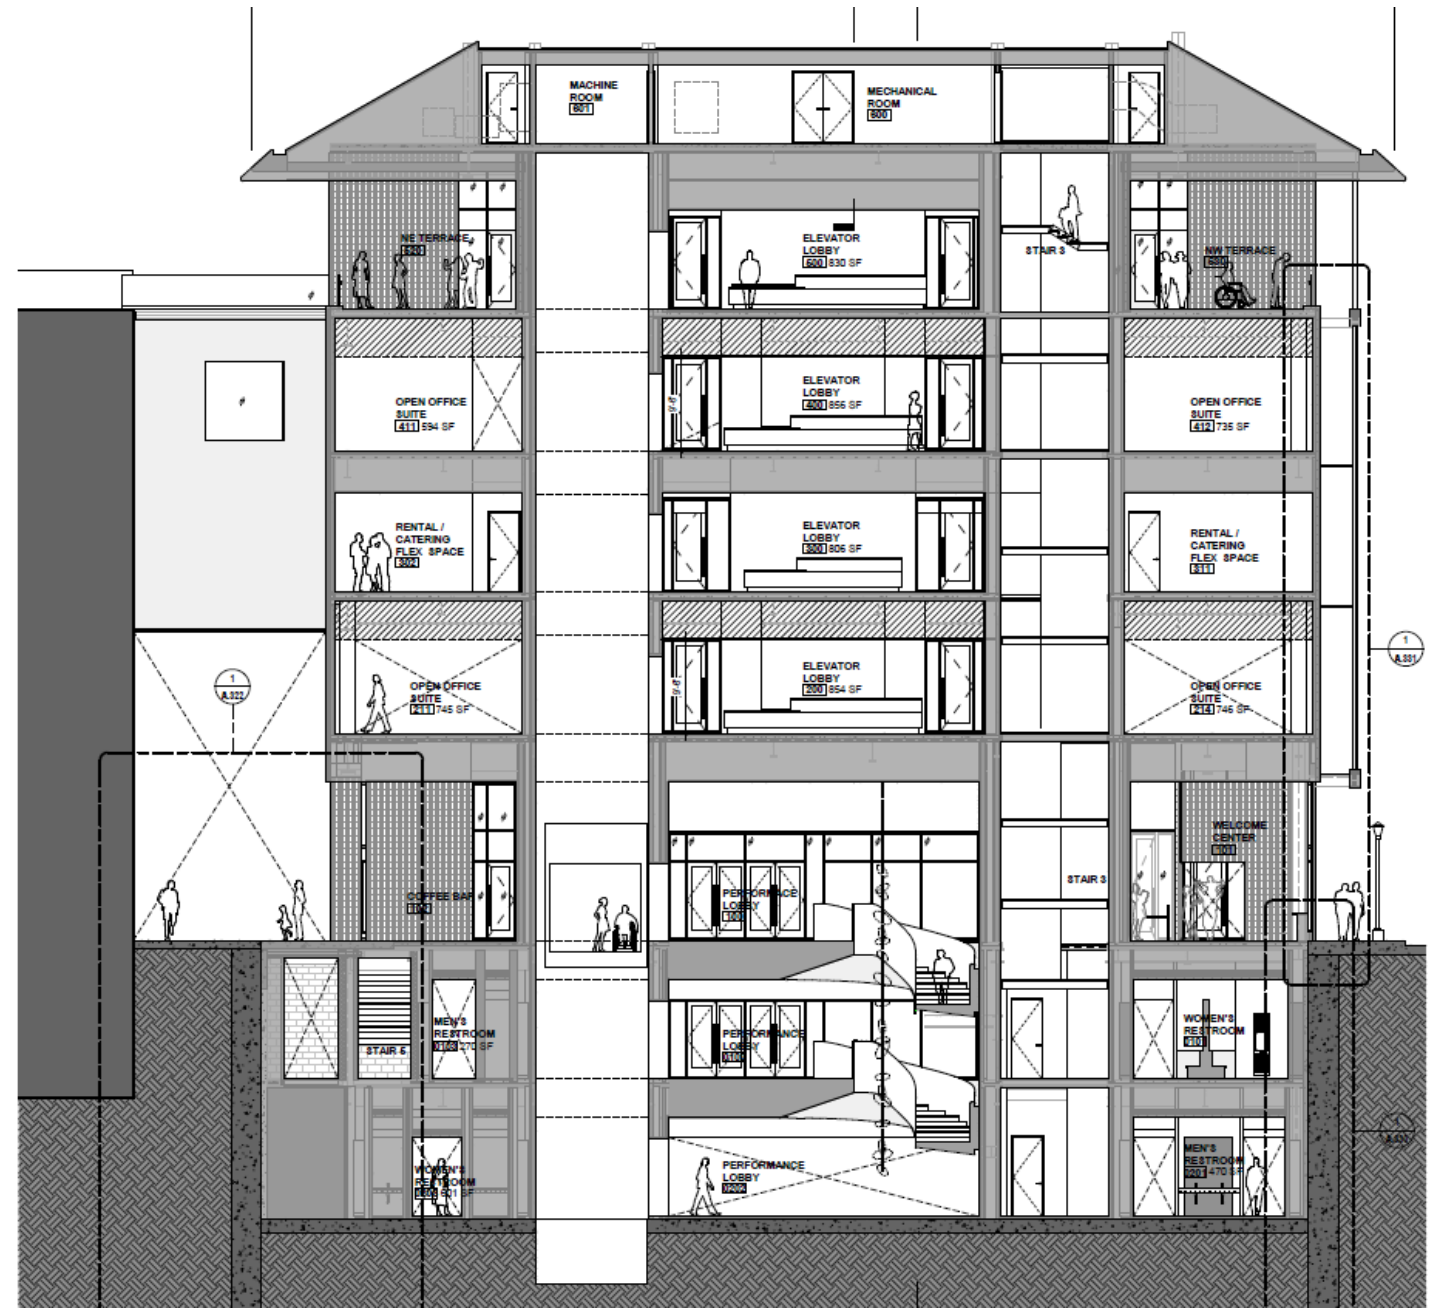

- 218'-0" LT ROOF
- 202'-0" L1 MECH ROOF
- 186'-0" L5 RESTAURANT
- 170'-0" L4 OFFICE 1
- 154'-0" L3 MUSIC ACADEMY
- 142'-0" L4 OFFICE 2
- 121'-0" L1 TREEF
- 107'-0" LL-1 VP
- 89'-0" LL-2 PLATFORM
- 89'-0" LL-2 PERFORMANCE